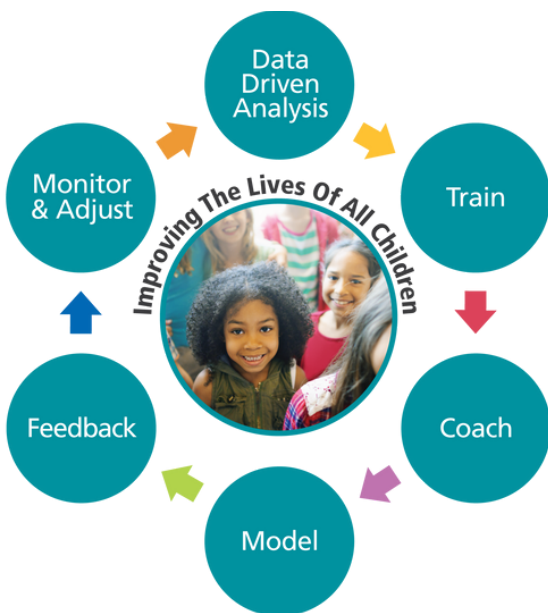

Bailey Education Group is a regional leader in comprehensive school improvement services. We offer customized coaching and development in the following areas:

- ACT Support
- CCEIS Support
- Classroom Management & Behavioral Support
- Counselor Support
- Cultural Diversity
- Curriculum Development & Support
- Data Analysis
- Early Childhood
- English Language Arts
- English Learners
- Federal Programs
- Instructional Audit
- Instructional Technology & Learning Management Systems
- Leadership Development
- Mathematics
- Multi-Tiered Systems of Support
- Positive Behavior Interventions & Supports
- Science
- Social Studies
- Social Emotional Learning
- Special Education

We also offer direct student support services in the following areas:
ACT, ACT WorkKeys, Math, ELA, Science, History, and EL.