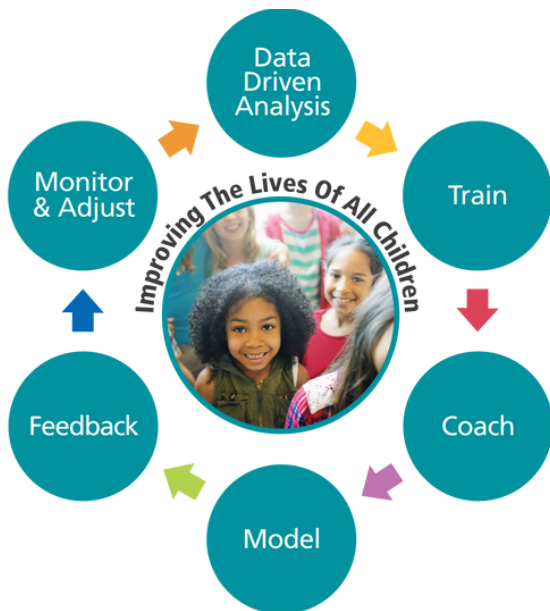

Bailey Education Group is a regional leader in comprehensive school improvement services. We offer customized coaching and development in the following areas:

- ACT Support
- CCEIS Support
- Classroom Management & Behavioral Support
- Counselor Support
- Cultural Diversity
- Curriculum Development & Support
- Data Analysis
- Early Childhood
- English Language Arts
- English Learners
- Federal Programs
- Instructional Technology & Learning Management Systems
- Leadership Development
- Mathematics
- Multi-Tiered Systems of Support
- Positive Behavior Interventions & Supports
- Science
- Social Studies
- Social Emotional Learning
- Special Education